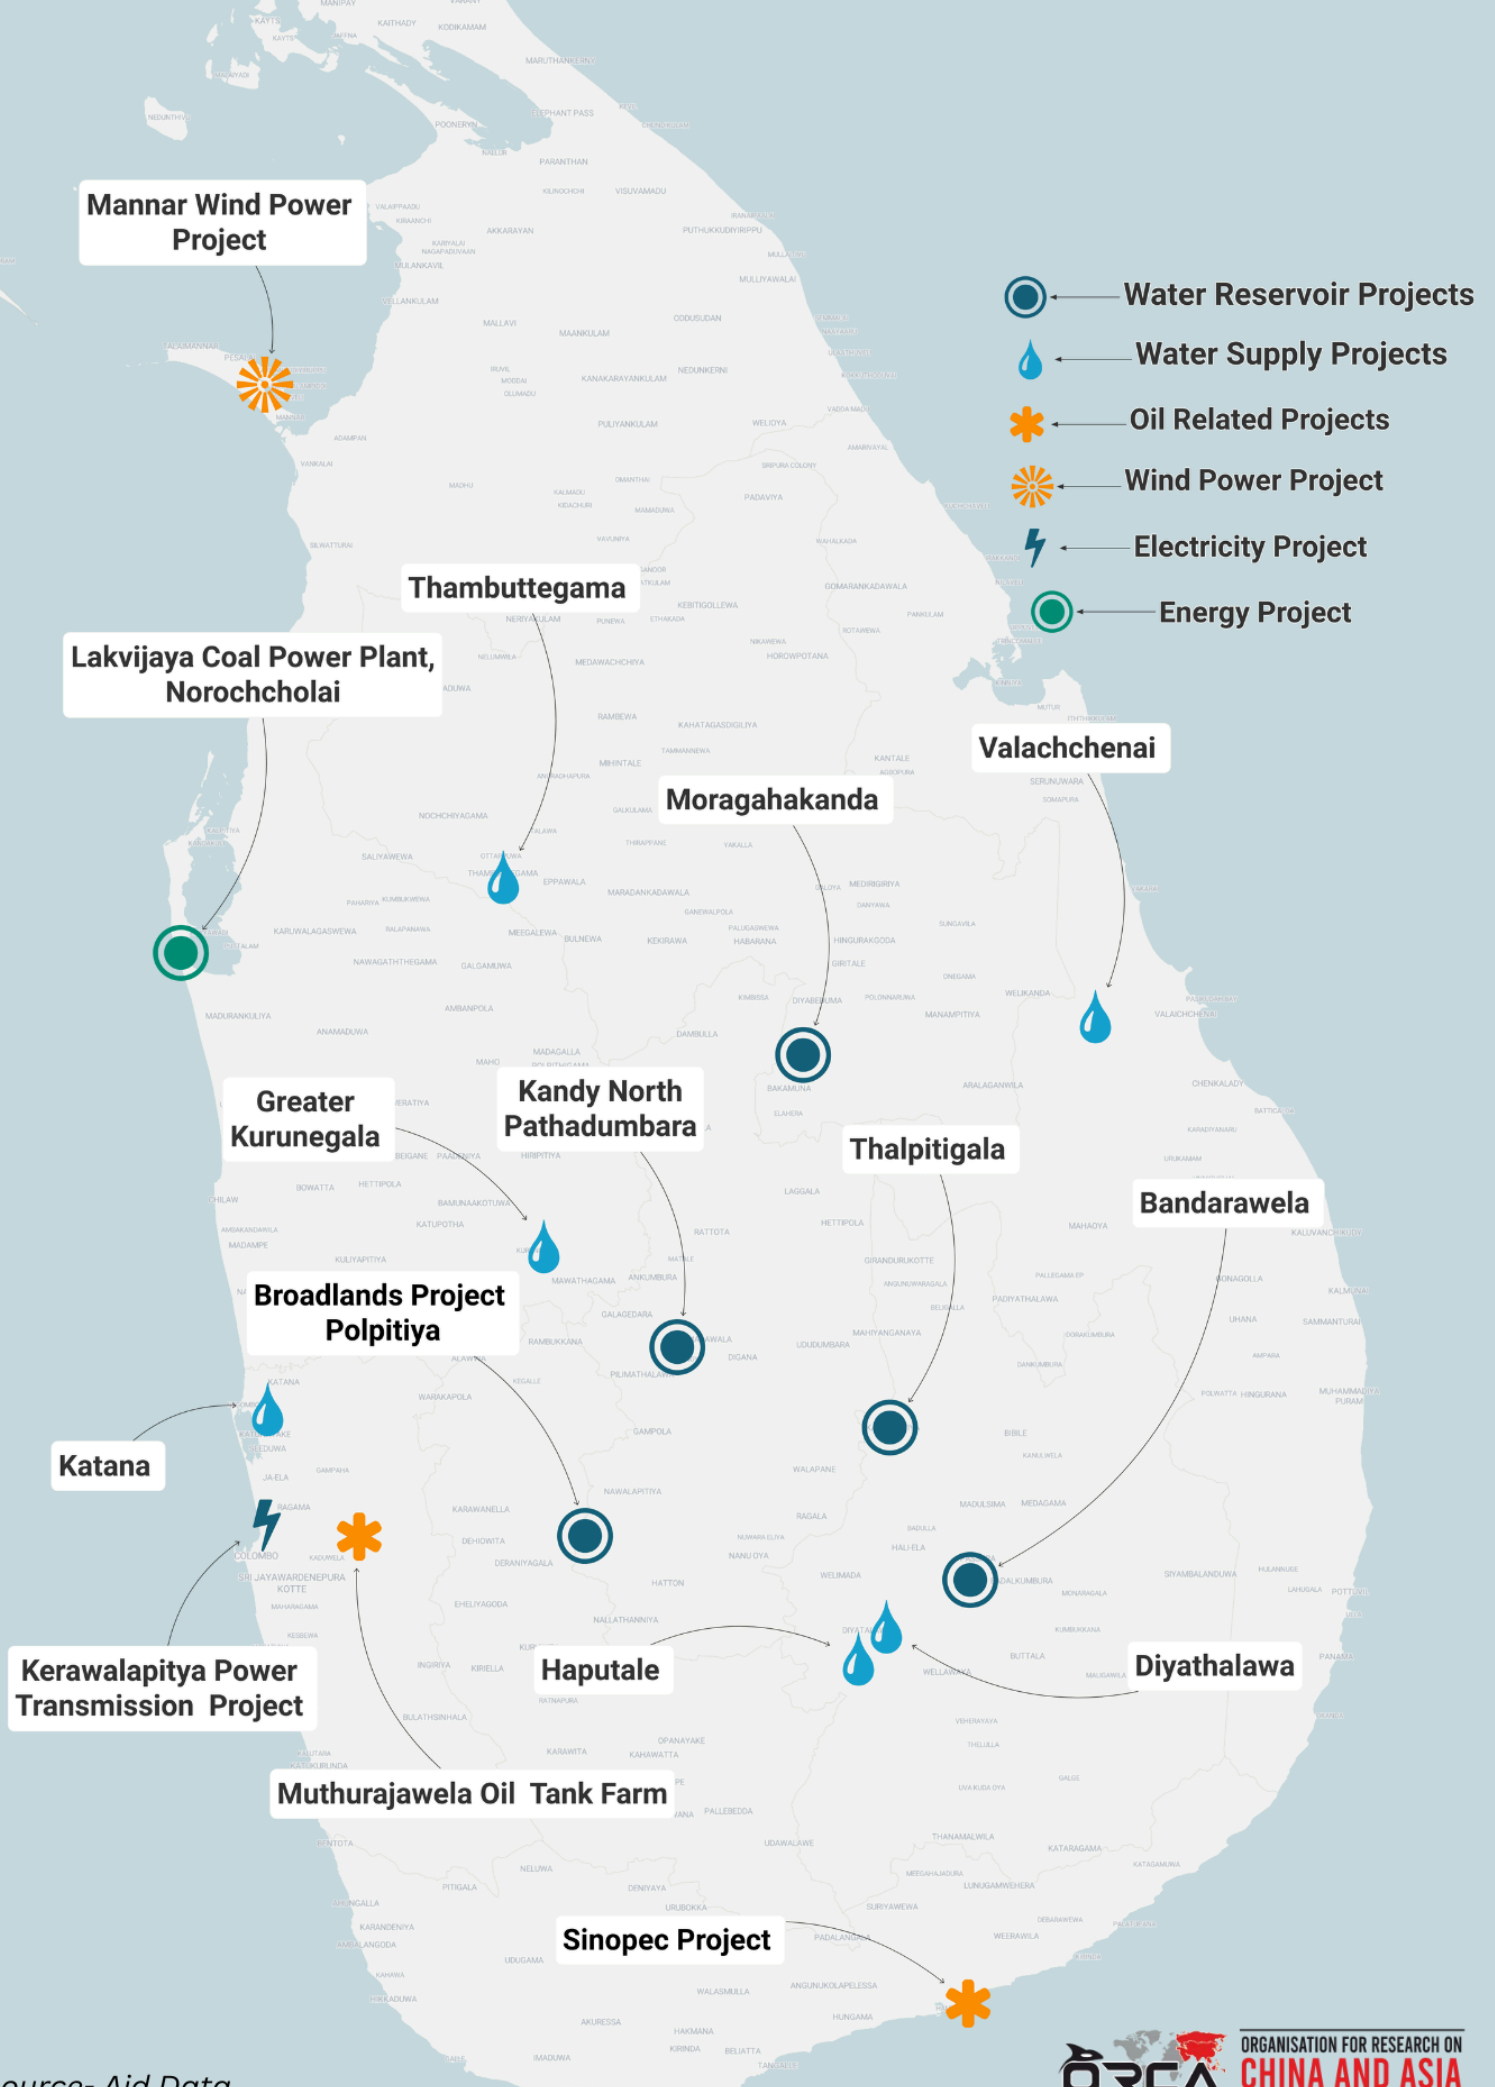

# CHINA'S EVOLVING DEVELOPMENT ASSISTANCE APPROACH IN SRI LANKA

From Mega Projects to Targeted Investments in Energy and Rural Water Access

Source- Aid Data